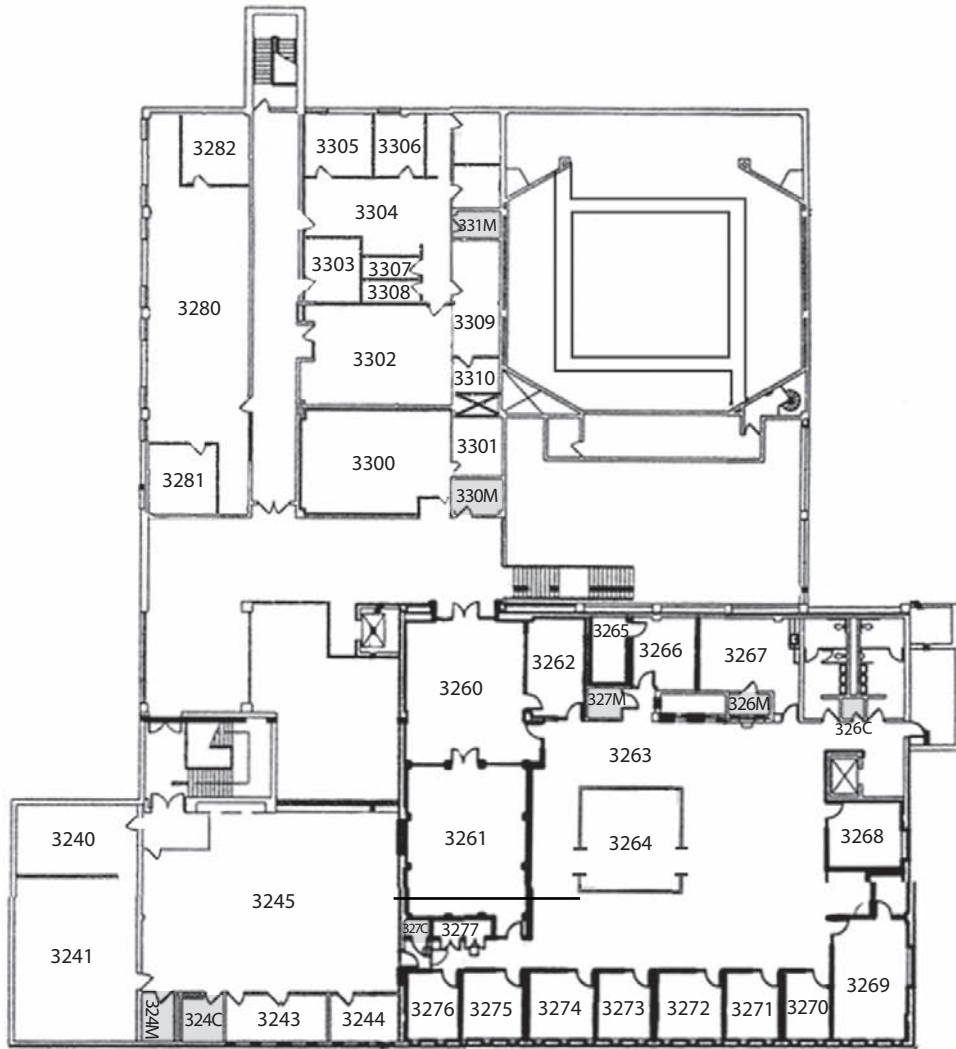

Belleville Campus Main Complex

2500 Carlyle Ave.
Belleville, IL 62221
(618) 235-2700

**SOUTHWESTERN ILLINOIS COLLEGE
BELLEVILLE CAMPUS THIRD FLOOR**

**SOUTHWESTERN ILLINOIS COLLEGE
BELLEVILLE CAMPUS LOWER LEVEL**