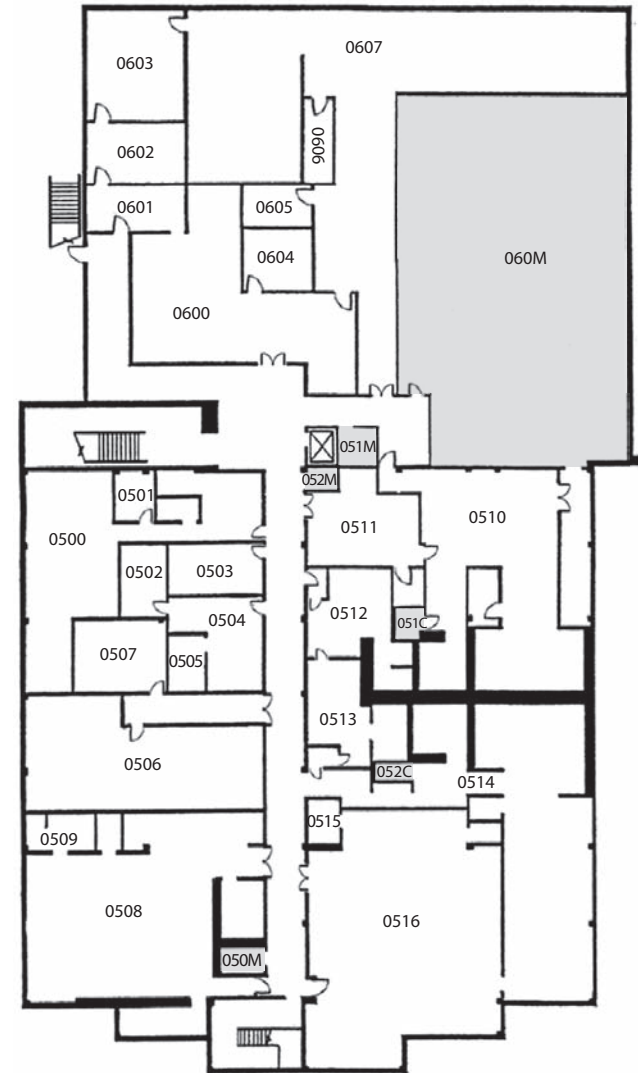

Belleville Campus Main Complex

2500 Carlyle Ave.
Belleville, IL 62221
(618) 235-2700

**SOUTHWESTERN ILLINOIS COLLEGE
BELLEVILLE CAMPUS THIRD FLOOR**

**SOUTHWESTERN ILLINOIS COLLEGE
BELLEVILLE CAMPUS LOWER LEVEL**