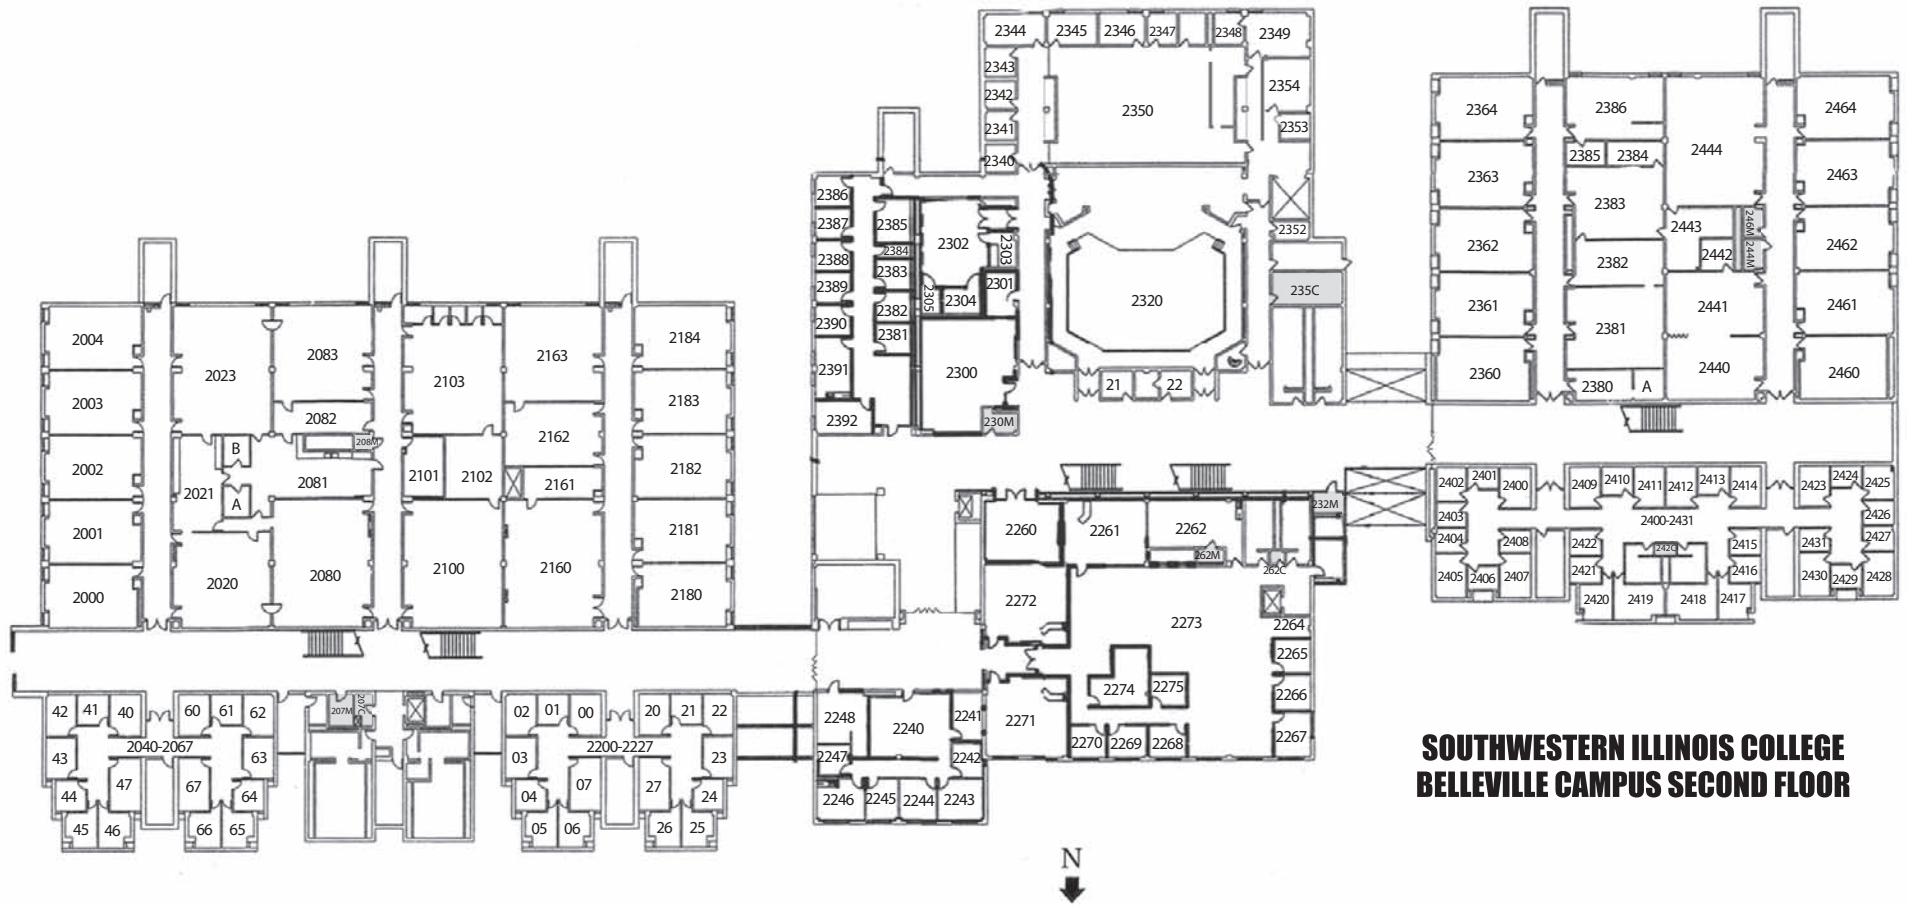

Belleville Campus Main Complex

2500 Carlyle Ave.
Belleville, IL 62221
(618) 235-2700

**SOUTHWESTERN ILLINOIS COLLEGE
BELLEVILLE CAMPUS SECOND FLOOR**